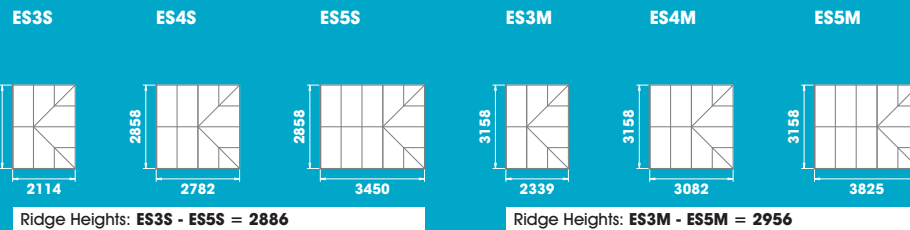

Floor Dimensions (external brickwork)