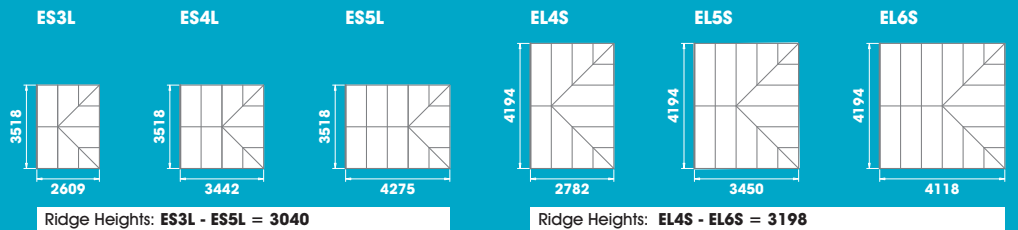

Floor Dimensions (external brickwork)