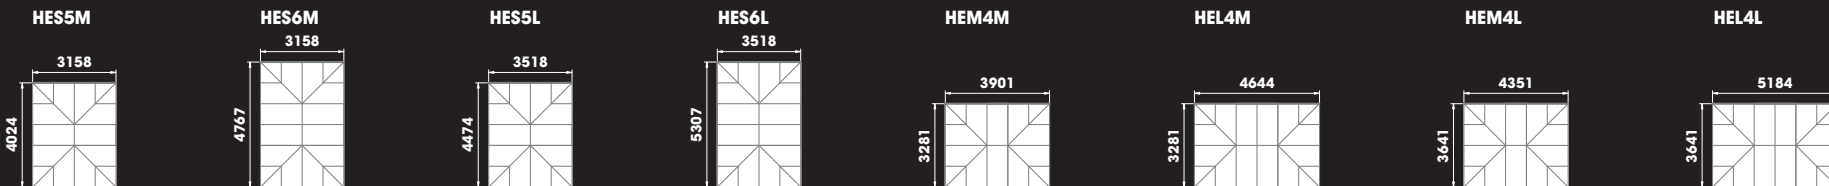

Floor Dimensions (external brickwork)

Dimensions shown include the box gutter.

Box gutter height against house wall/fascia: 2125mm (DPC to underside of box gutter), 2226mm (DPC to top of box gutter).