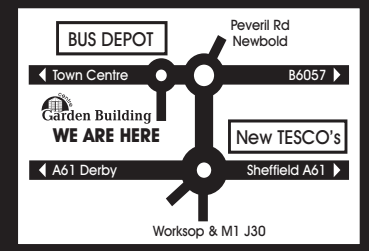

FREE DELIVERY
(UK Mainland)

Installation DVD included with every purchase

Full Installation Manual and Base Plan Supplied

Bespoke Sizes, No Extra Cost

VISIT OUR SHOWROOM
Open 10am to 4pm
6 days a week

Edwardian Double Hipped

External Brickwork
Width x Projection

Number of panels (inc French Doors)

525mm Dwarf Wall 2 Vents (Panel Type B)

Full Height 2 Vents (Panel Type A)

Fielded Panel 2 Vents (Panel Type C)

Quartz

Woodgrain 525mm Dwarf Wall 2 Vents

Woodgrain Full Height 2 Vents

Woodgrain Fielded Panel 2 Vents

Woodgrain Quartz

	External Brickwork Width x Projection	Number of panels (inc French Doors)	525mm Dwarf Wall 2 Vents (Panel Type B)	Full Height 2 Vents (Panel Type A)	Fielded Panel 2 Vents (Panel Type C)	Quartz	Woodgrain 525mm Dwarf Wall 2 Vents	Woodgrain Full Height 2 Vents	Woodgrain Fielded Panel 2 Vents	Woodgrain Quartz
HES5M	3158 x 4024mm (10'4" x 13'2")	14	£4,543	£4,997	£5,491	£5,623	£5,360	£5,896	£6,479	£6,635
HES6M	3158 x 4767mm (10'4" x 15'8")	16	£5,124	£5,636	£6,201	£6,384	£6,046	£6,651	£7,317	£7,533
HES5L	3518 x 4474mm (11'6" x 14'8")	14	£4,722	£5,195	£5,689	£5,802	£5,573	£6,130	£6,713	£6,847
HES6L	3518 x 5307mm (11'6" x 17'5")	16	£5,690	£6,259	£6,824	£6,950	£6,714	£7,386	£8,052	£8,201
HEM4M	3907 x 3281mm (12'10" x 10'9")	13	£4,447	£4,892	£5,350	£5,437	£5,247	£5,772	£6,313	£6,416
HEL4M	4644 x 3281mm (15'3" x 10'9")	14	£4,749	£5,224	£5,718	£5,829	£5,604	£6,165	£6,747	£6,879
HEM4L	4351 x 3641mm (14'3" x 11'11")	13	£4,766	£5,243	£5,701	£5,756	£5,624	£6,186	£6,728	£6,792
HEL4L	5184 x 3641mm (17' x 11'11")	14	£5,268	£5,795	£6,289	£6,348	£6,217	£6,838	£7,421	£7,491

Prices include VAT, Fittings Kit, Sealant, Flashing Tape & Door Restrictors. Specification excludes: Baseworks, installation and internal windowboards.