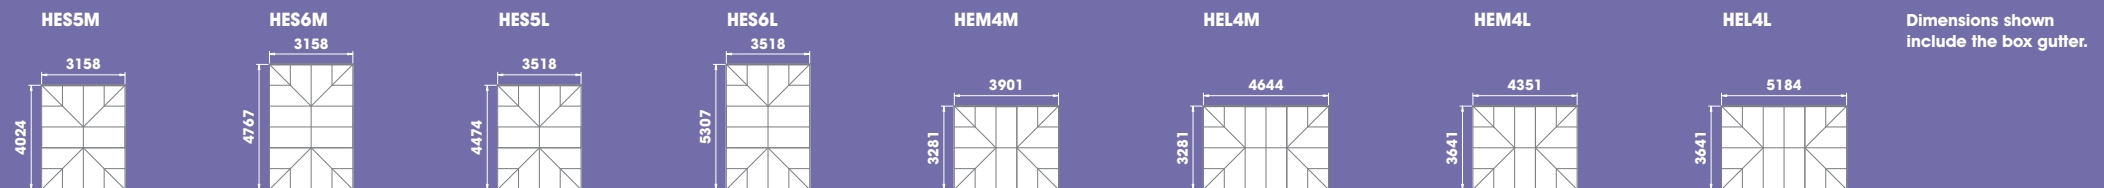

- Building supplied pre-glazed for ease of assembly
- Two Top Hung Vents, other panels full glass
- French Doors (all models with the exception of the Traditional T1)
- 25mm 5-ply tinted polycarbonate roof
- 24mm all toughened glass
- Internally glazed and fully sculptured frames with attractive scotia beading
- Full fitting instructions and technical support
- Mainland UK FREE Delivery
- Full-height, or 525mm dwarf wall versions, white, light-oak and Rosewood coloured frames
- Supplied with guttering

Built upon the Standard Edition we have the Quartz with maximum ventilation and bevelled glass designs.

- Building supplied pre-glazed for ease of assembly
- All opening top-light vents with diamond bevel designs
- French Doors (all models with the exception of the Traditional T1)
- 25mm 5-ply tinted polycarbonate roof
- 24mm all toughened glass
- Internally glazed and fully sculptured frames with attractive scotia beading
- Full fitting instructions and technical support
- Mainland UK FREE Delivery
- Full-height, or 525mm dwarf wall versions, white, light-oak and Rosewood coloured frames
- Supplied with guttering

## Floor Dimensions (external brickwork)

Dimensions shown include the box gutter.

Box gutter height against house wall/fascia: 2125mm (DPC to underside of box gutter), 2226mm (DPC to top of box gutter).