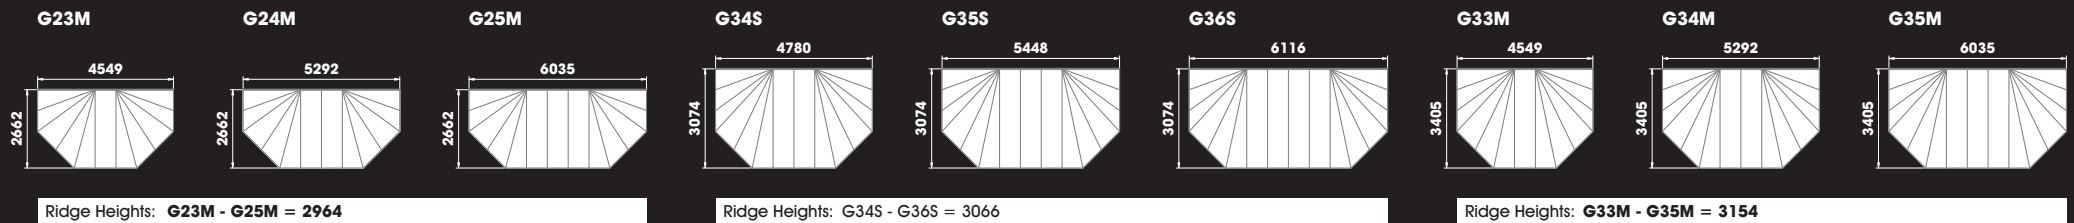

Floor Dimensions (external brickwork)

The Garden Building Centre, Hazlehurst Lane (corner of Sheffield Road), Stonegravels, Chesterfield, Derbyshire S41 7LX. Freephone **0800 318359**, Fax **0871 661 5234**
www.conservatories-direct.co.uk Email: sales@thedyconservatorycentre.co.uk