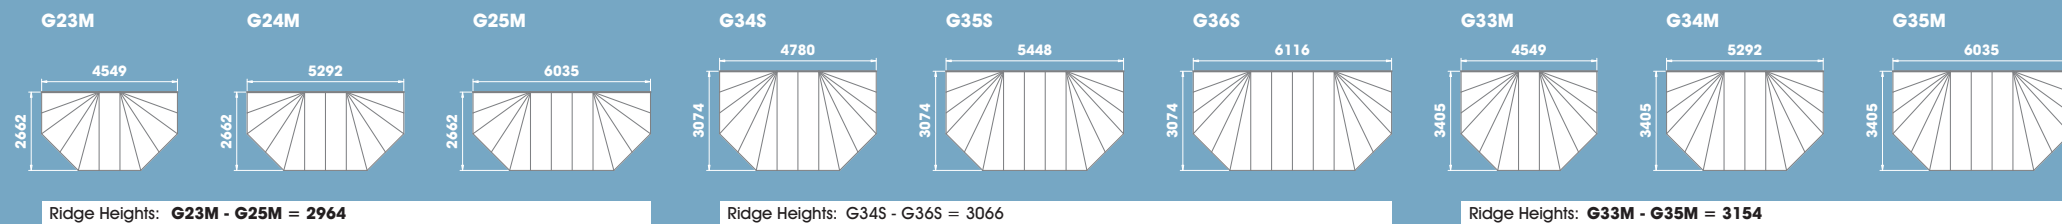

Floor Dimensions (external brickwork)