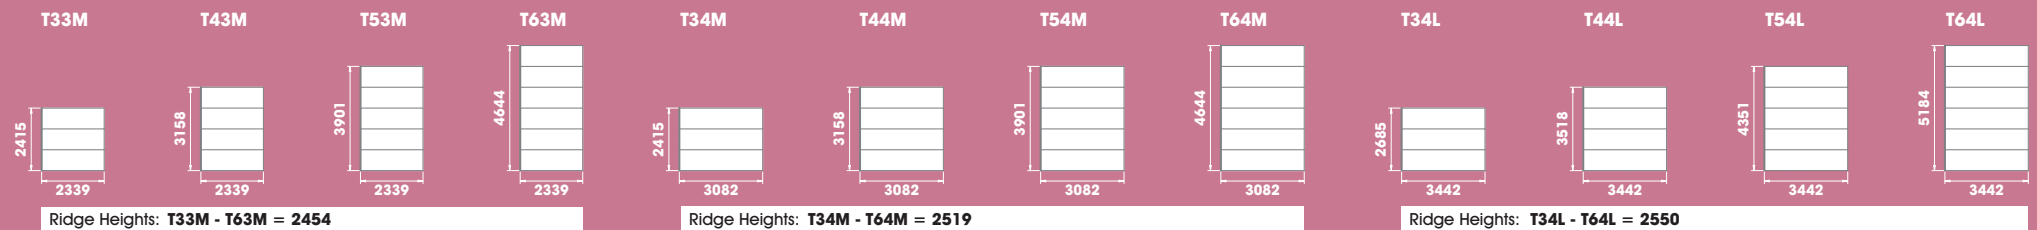

Floor Dimensions (external brickwork)