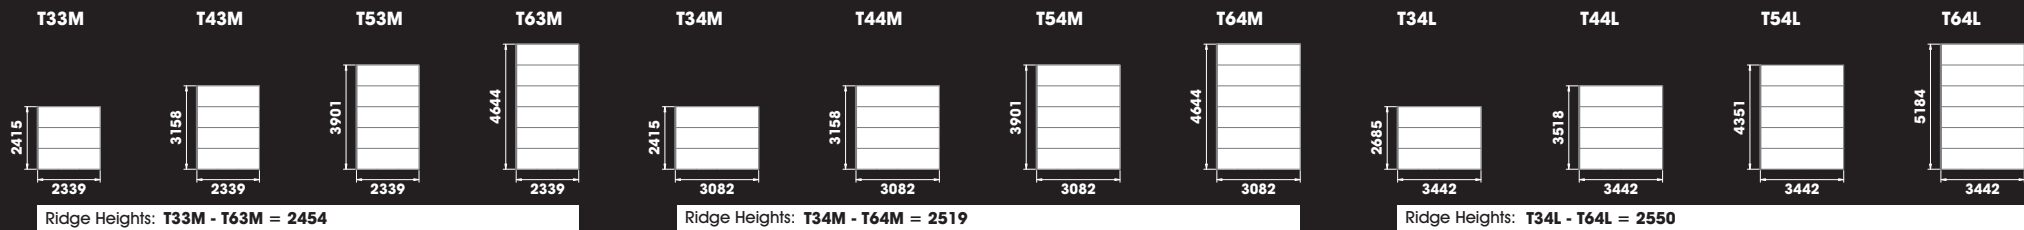

Bespoke Sizes, No Extra Cost

VISIT OUR SHOWROOM
Open 10am to 4pm
6 days a week

Traditional Lean-To

	External Brickwork Width x Projection		Number of panels (inc French Doors)	525mm Dwarf Wall 2 Vents (Panel Type B)	Full Height 2 Vents (Panel Type A)	Fielded Panel 2 Vents (Panel Type C)	Quartz	Woodgrain 525mm Dwarf Wall 2 Vents	Woodgrain Full Height 2 Vents	Woodgrain Fielded Panel 2 Vents	Woodgrain Quartz
T33M	2415 x 2339mm	(7'11" x 7'8")	9	£1,930	£2,123	£2,441	£2,560	£2,278	£2,506	£2,880	£3,021
T43M	3158 x 2339mm	(10'4" x 7'8")	10	£2,554	£2,809	£3,162	£3,274	£3,013	£3,315	£3,731	£3,863
T53M	3901 x 2339mm	(12'9" x 7'8")	11	£3,096	£3,406	£3,794	£3,906	£3,654	£4,019	£4,477	£4,609
T63M	4644 x 2339mm	(15'3" x 7'8")	12	£3,347	£3,681	£4,105	£4,247	£3,949	£4,344	£4,843	£5,011
T34M	2415 x 3082mm	(7'11" x 10'1")	11	£3,147	£3,461	£3,849	£3,957	£3,713	£4,084	£4,542	£4,669
T44M	3158 x 3082mm	(10'4" x 10'1")	12	£3,553	£3,909	£4,332	£4,453	£4,193	£4,612	£5,112	£5,255
T54M	3901 x 3082mm	(12'9" x 10'1")	13	£3,931	£4,324	£4,783	£4,921	£4,639	£5,103	£5,644	£5,807
T64M	4644 x 3082mm	(15'3" x 10'1")	14	£4,151	£4,566	£5,060	£5,231	£4,899	£5,388	£5,971	£6,173
T34L	2685 x 3442mm	(8'10" x 11'3")	11	£3,348	£3,683	£4,071	£4,158	£3,951	£4,346	£4,804	£4,907
T44L	3518 x 3442mm	(11'6" x 11'3")	12	£3,770	£4,147	£4,570	£4,670	£4,449	£4,893	£5,393	£5,511
T54L	4351 x 3442mm	(14'3" x 11'3")	13	£4,232	£4,655	£5,114	£5,222	£4,994	£5,493	£6,034	£6,162
T64L	5184 x 3442mm	(17' x 11'3")	14	£4,635	£5,099	£5,593	£5,715	£5,469	£6,016	£6,599	£6,744

Prices include VAT, Fittings Kit, Sealant, Flashing Tape & Door Restrictors. Specification excludes: Baseworks, installation and internal windowboards.

Floor Dimensions (external brickwork)

The Garden Building Centre, Hazlehurst Lane (corner of Sheffield Road), Stonegravels, Chesterfield, Derbyshire S41 7LX. Freephone **0800 318359**, Fax **0871 661 5234**
www.conservatories-direct.co.uk Email: sales@thedyiconservatorycentre.co.uk