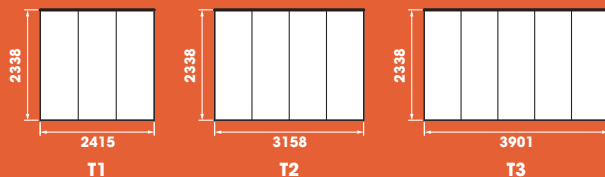

Traditional Lean-To