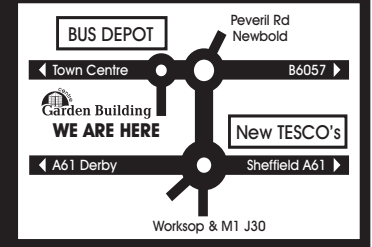

External Brickwork Width x Projection	Traditional	White - Dwarf Wall	Rosewood - Dwarf Wall		White - Full Height	Rosewood - Full Height
2415 x 2338mm	T1D	£1,747	£2,181	T1F	£1,961	£2,447
3158 x 2338mm	T2D	£2,121	£2,624	T2F	£2,252	£2,880
3901 x 2338mm	T3D	£2,337	£2,877	T3F	£2,573	£3,164
Edwardian						
3158 x 2338mm	E1D	£2,323	£2,812	E1F	£2,534	£3,067
3158 x 3082mm	E2D	£2,729	£3,286	E2F	£2,992	£3,606
3158 x 3824mm	E3D	£3,131	£3,757	E3F	£3,447	£4,141
Victorian						
3274 x 2919mm	V1D	£2,493	£3,034	V1F	£2,730	£3,329
3274 x 3552mm	V2D	£2,844	£3,450	V2F	£3,135	£3,812
3444 x 3742mm	V3D	£2,981	£3,603	V3F	£3,276	£3,967