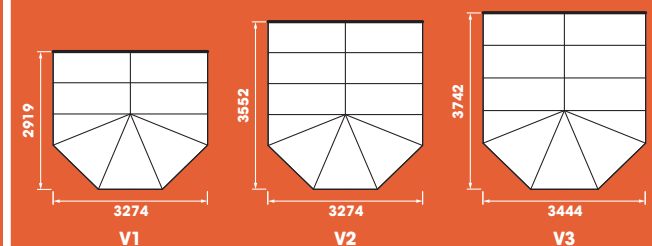

Metro

conservatories by

The Garden Building Centre,
Hazlehurst Lane (corner of Sheffield Road),
Stonegravels, Chesterfield, Derbyshire S41 7LX.

Freephone **0800 318359**

Lines open 10am - 4pm Monday - Saturday

Specification

- Available in White and Rosewood.
- Two top opening vents as standard (plus two extra available), with espagnolette locking, night vent facility handles
- 70mm profile panels to BS EN 12608 (internally beaded)
- 28mm double glazed toughened safety glass units to BS EN 1279 & BS6206A

- Gutter and downpipe kit included
- 25mm opal polycarbonate roof sheets (bronze with Rosewood)
- French doors to all models, (except T1 which has a single door), with adjustable flag hinges & multi-point security locking system
- 25° roof pitch, (5° on Traditional Lean-To)
- Choice of panels: to fit 525mm dwarf wall or full height panels
- Comprehensive Manufacturer's 10 Year Guarantee

Traditional Lean-To

Edwardian

Victorian