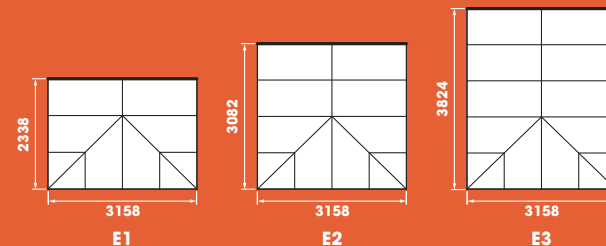

Metro

conservatories by

The Garden Building Centre,
Hazlehurst Lane (corner of Sheffield Road),
Stonegravels, Chesterfield, Derbyshire S41 7LX.

Freephone **0800 318359**

Lines open 10am - 4pm Monday - Saturday

Specification

- Available in White and Rosewood.
- Two top opening vents as standard (plus two extra available), with espagnolette locking, night vent facility handles
- 70mm profile panels to BS EN 12608 (internally beaded)
- 28mm double glazed toughened safety glass units to BS EN 1279 & BS6206A

- Gutter and downpipe kit included
- 25mm opal polycarbonate roof sheets (bronze with Rosewood)
- French doors to all models, (except T1 which has a single door), with adjustable flag hinges & multi-point security locking system
- 25° roof pitch, (5° on Traditional Lean-To)
- Choice of panels: to fit 525mm dwarf wall or full height panels
- Comprehensive Manufacturer's 10 Year Guarantee

Traditional Lean-To

Edwardian

Victorian